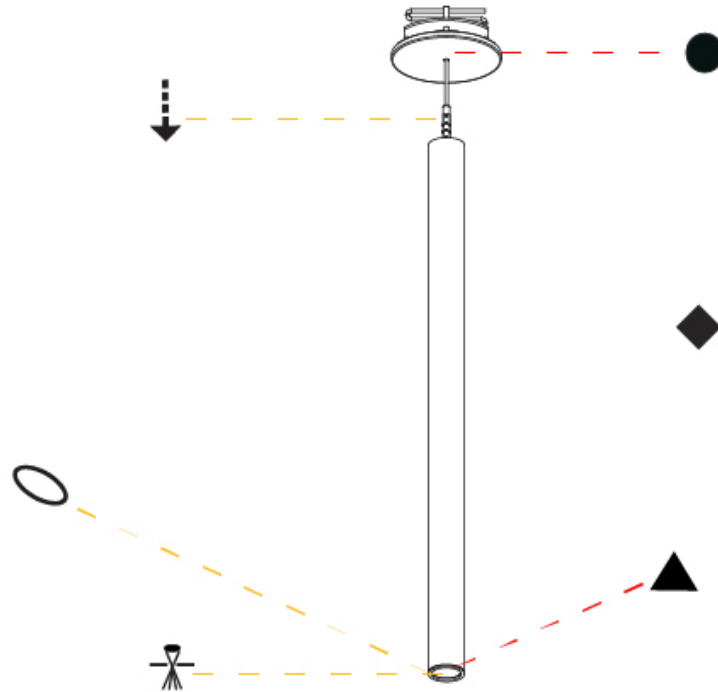

## HANGOVER PLUG SHINE MONOPOINT RECESSED CANOPY SUSPENSION

A30844-

PROJECT

TYPE

SPECIFIER

QUANTITY

DATE

A